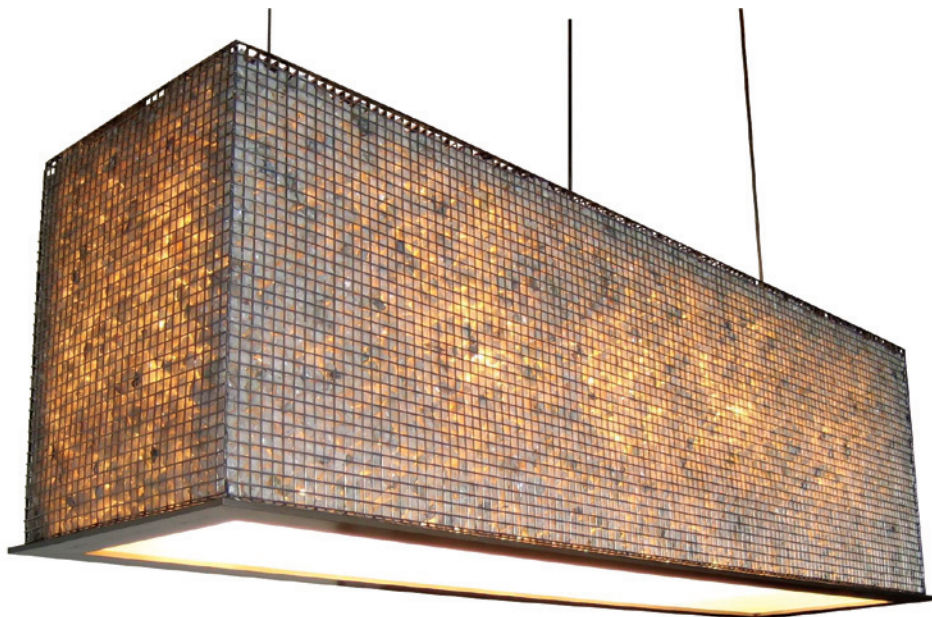

POWELL &
BONNELL

ZACHARY PENDANT 9570

Designed by Zac Ridgely

Suspended pendant lamp with brushed steel/clear lacquer frame and handmade crushed glass, marble or onyx diffuser.

10" h x 36" w x 8" d (9570-a).

11" h x 48" w x 9" d (9570-b).

Custom sizes available.

Also available as sconce (9588).

As shown: White marble.

WWW.POWELLANDBONNELL.COM