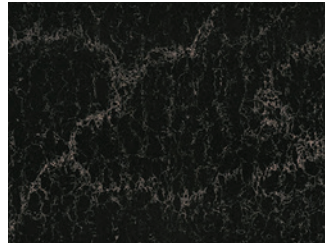

5031 - Statuario Maximus

5111 - Statuario Nuvo

5100 - Vanilla Noir

4004 - Raw Concrete

5003 - Pietra Grey

www.caesarstone.ca

SOLID SURFACE

Cotton

Custard

Galaxy

Midnight

Due to variances in colour printers and computer screens, please be aware that colour in this brochure may vary from the actual sample.

To request a sample, please call toll free 1.800.272.2058,
or send your request to info@powellandbonnell.com