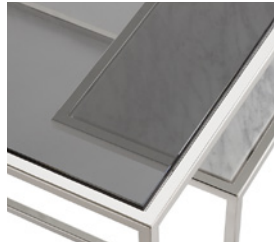

## PREMIUM GLASS

Bronze

Grey

Sandblast

Starfire