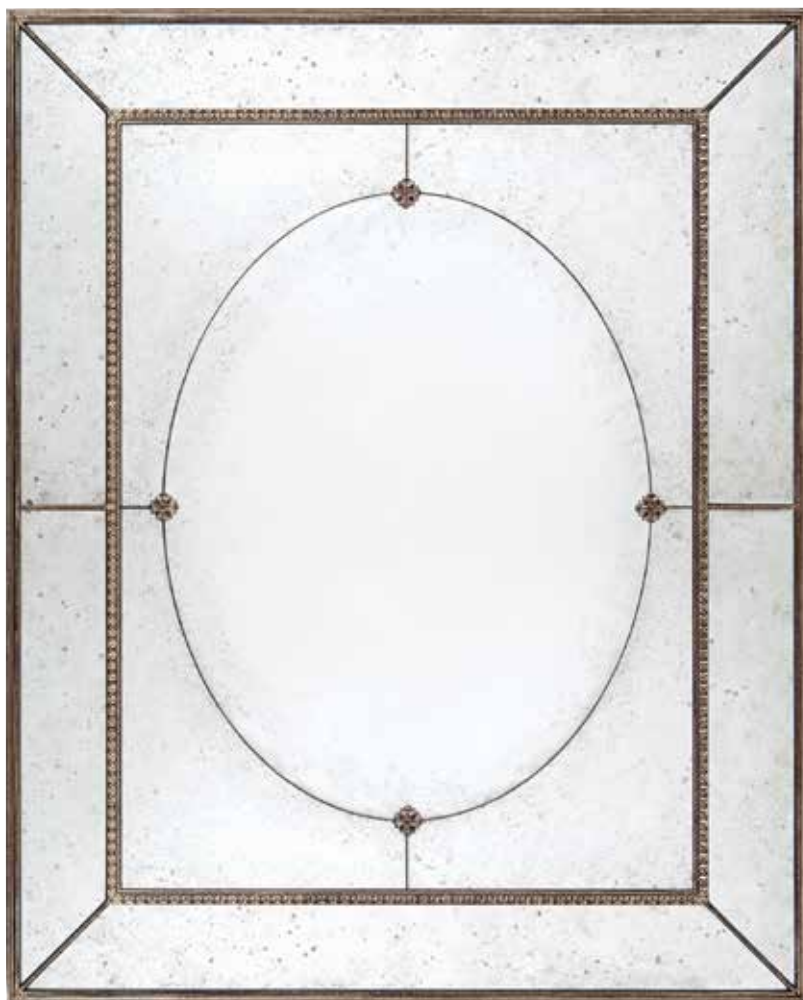

FLOOR MIRRORS 48

WALL MIRRORS 49-65

CEYLON FLOOR MIRROR 9680

Wood veneer floor mirror with iron 'x' corner detail.
84"h x 2 1/2"d x 54"w.

Custom sizes available.

WWW.POWELLANDBONNELL.COM

POWELL &
BONNELL

BAILEY-A 5500-A

Designed by Diane Watts

Wood frame mirror with oval mirror center, gilded frame and matching rosettes.
Available in Clear, Antique or Mercury mirror.
46" h x 37" w or 58" h x 47" h or 87" h x 52" w.

Custom sizes / finishes available.