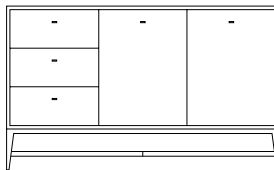

Options:

9 7 6 2 - a

9 7 6 2 - b

9 7 6 2 - c

PLATEAU SIDEBOARD 9762

Elegant sideboard sitting atop a metal base with tapered legs and stretcher. Includes satin nickel pulls, removable storage trays and soft close drawer glides.

Custom sizes available.

36" h x 19" d x 60" w.

WWW.POWELLANDBONNELL.COM