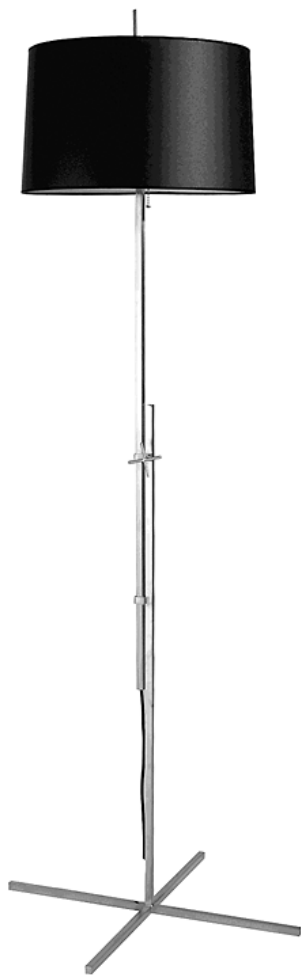

MODERNE FLOOR LAMP 9605

Polished or satin nickel adjustable floor lamp with black card or white linen shade
and perforated metal diffuser.

46–59”h x 21” base x 15”dia. shade.

Also available: sconce (9602), study lamp (9607).

WWW.POWELLANDBONNELL.COM