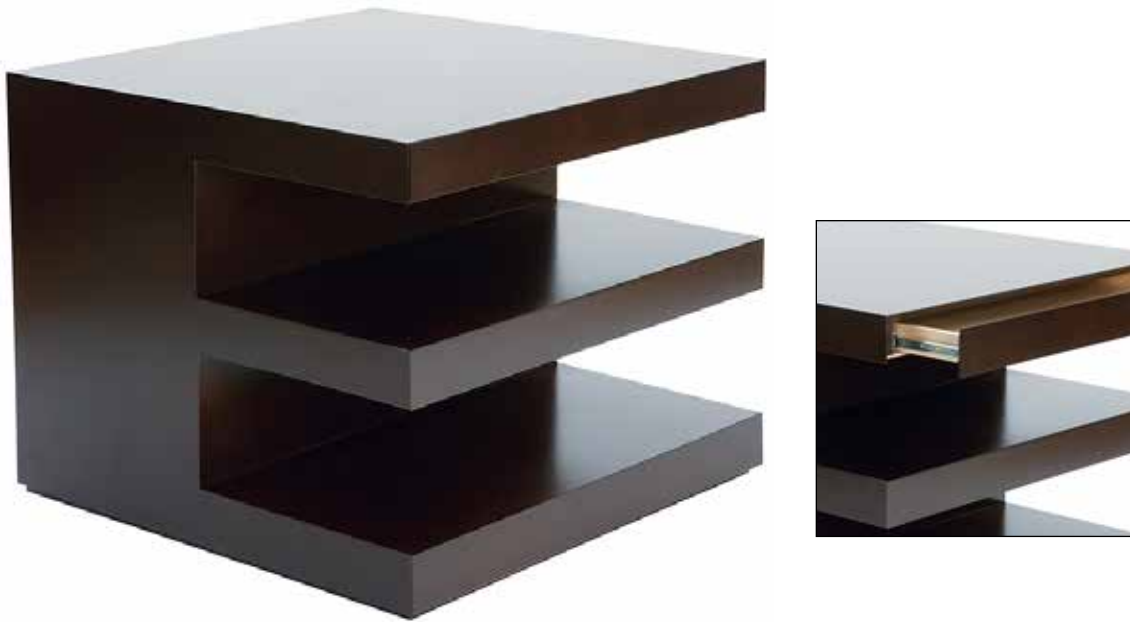

EPSILON TABLE 9720

Three tiered side table with concealed drawer built into upper tier with hidden finger pull.

24" h x 30" d x 30" w.

24" h x 24" d x 24" w.

Custom sizes available.

As shown: Chocolate maple.

WWW.POWELLANDBONNELL.COM