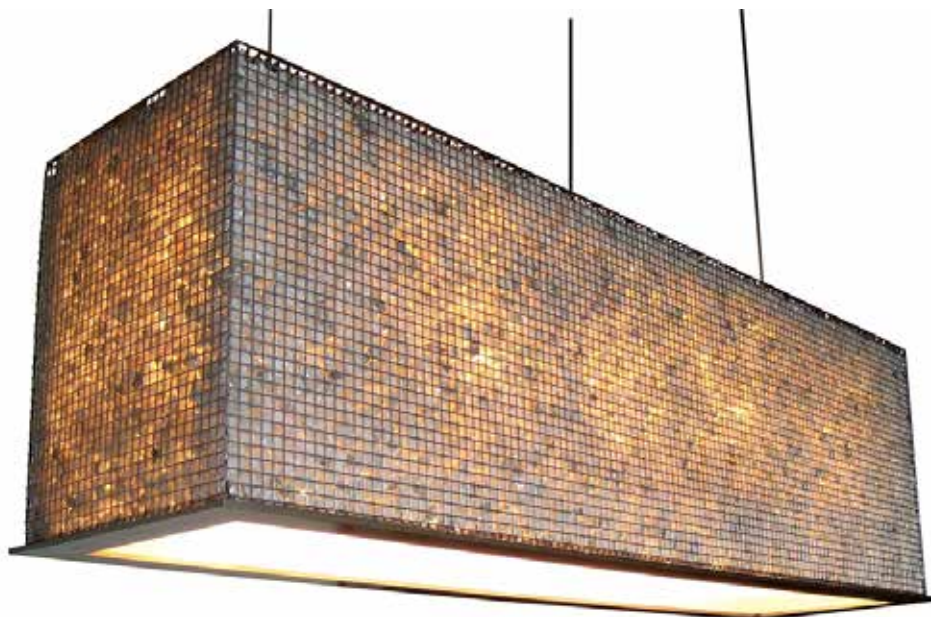

ZACHARY PENDANT 9570

Designed by Zac Ridgely

Suspended pendant lamp with brushed steel/clear lacquer frame and handmade crushed glass, marble or onyx diffuser.
10”h x 36”w x 8”d (9570-a).
11”h x 48”w x 9”d (9570-b).

Custom sizes available.
Also available as sconce (9588).
As shown: White marble.

WWW.POWELLANDBONNELL.COM