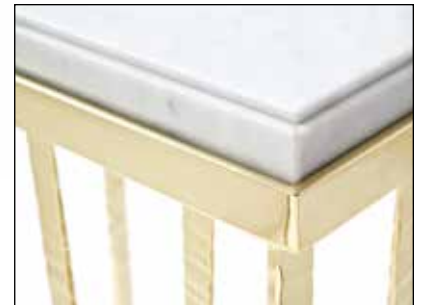

THICKET CONSOLE 9456

Hand forged iron base with an inset natural stone or wood top.
60" w x 18" d x 34" overall height.
Also available as a coffee table (9455).

Custom sizes/tops available.
As shown: Polished brass table base, Bianca Carrara honed marble top.

WWW.POWELLANDBONNELL.COM