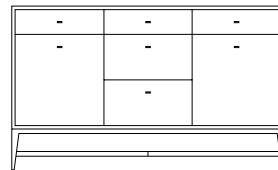

Options:

9 7 6 2 - a

9 7 6 2 - b

9 7 6 2 - c

PLATEAU SIDEBOARD 9762

Elegant sideboard sitting atop a metal base with tapered legs and stretcher. Includes satin nickel pulls, removable storage trays and soft close drawer glides.

Custom sizes available.

36" h x 19" d x 60" w.

WWW.POWELLANDBONNELL.COM