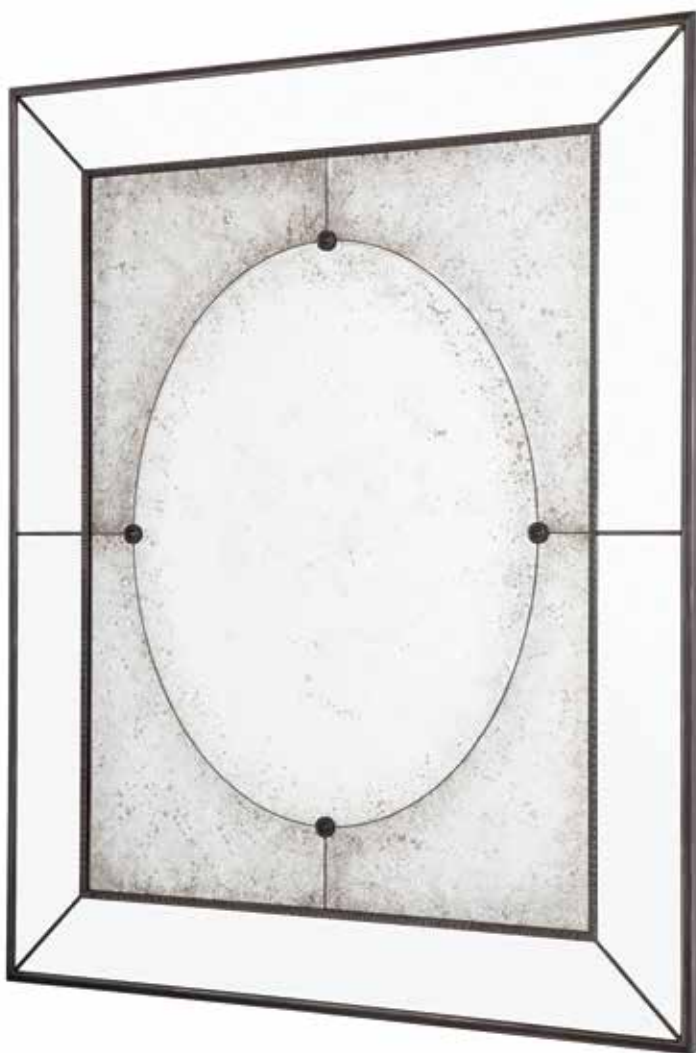

POWELL &
BONNELL

BAILEY-B

5500-B

Designed by Diane Watts

A restrained update to this classic design. Wood frame mirror with oval mirror center, gilded frame and archetypal concentric circle rosettes.

Available in Clear, Antique or Mercury mirror.

46" h x 37" w or 58" h x 47" h or 87" h x 52" w.

Custom sizes / finishes available.

As shown: Clear mirror border with Mercury mirror center, Blackened silver frame and archetypal concentric circle rosettes.

WWW.POWELLANDBONNELL.COM