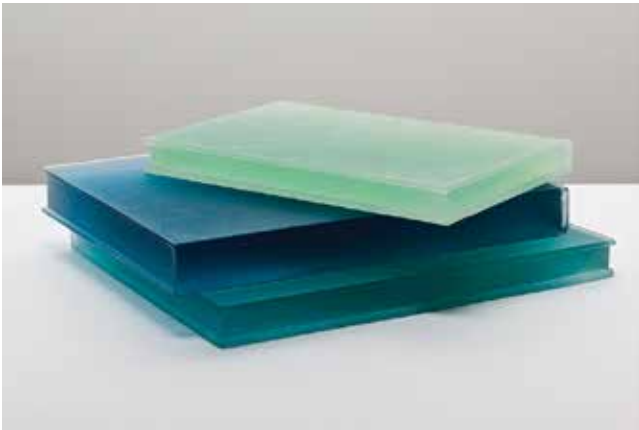

POWELL &
BONNELL

BIBLIOTEC NON LIT COLLECTION 9522 / 9523 / 9524

A “library” built from individually cast translucent resin books, the non-lit collection is available in a series of 3, 4 or 5 books in varying sizes. All configurations are available in either Warm (Rose/Ruby), Neutral (Jet/Ash) or Cool (Sapphire / Aquamarine) resin colours.

Pair them with “Light Reading”, a single book illuminated within by an LED light or “Heavy Reading” 3 conjoined books with a LED light on strip on center book.

3 non-lit resin books - 9.75”h x 7”d x 1”w; 12”h x 9.75”d x 1”w; 11.75”h x 9”d x 1.25”w

4 non-lit resin books - 7.75”h x 6”d x 1.75”w; 10”h x 8.25”d x 1”w (x 2 books); 11”h x 8.5”d x 0.75”w

5 non-lit resin books - 7.75”h x 6”d x 1.75”w; 10”h x 8.25”d x 1”w;

12”h x 9.75”d x 0.75”w (x 2 books); 12”h x 9.75”d x 1”w.

As shown: 3 book collection in Cool resin, 4 book collection in neutral resin and 5 book collection in warm resin.

WWW.POWELLANDBONNELL.COM