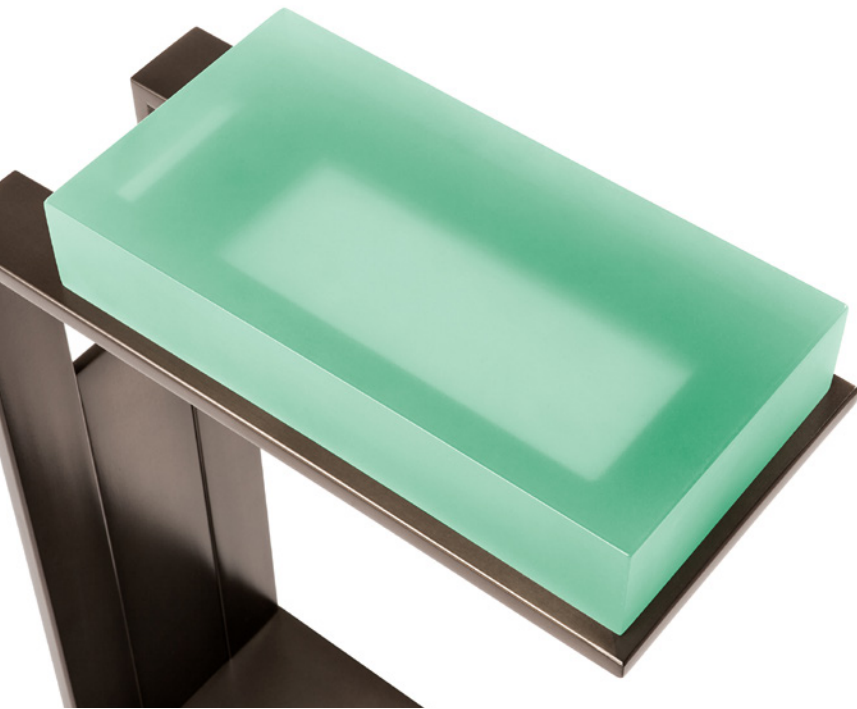

**9446-R / 9447-R**  
**BUFFALO JUMP TABLE**

Solid and tube steel base cocktail table with a cast resin tabletop. Table top available in multiple resin colours and available with a wood textured or smooth top option.

**9446-R Buffalo Jump Table:** 22.5" h x 15" d x 7" w

**9447-R Buffalo Jump Table:** 25.5" h x 15" d x 7" w

**[WWW.POWELLANDBONNELL.COM](http://WWW.POWELLANDBONNELL.COM)**

POWELL & BONNELL

9446-R / 9447-R

## BUFFALO JUMP TABLE

Shown As: First page, Satin black base with wood textured Amber resin top. This page, Modern bronze base with smooth Spearmint resin top.

*Other metal and resin finishes available.*