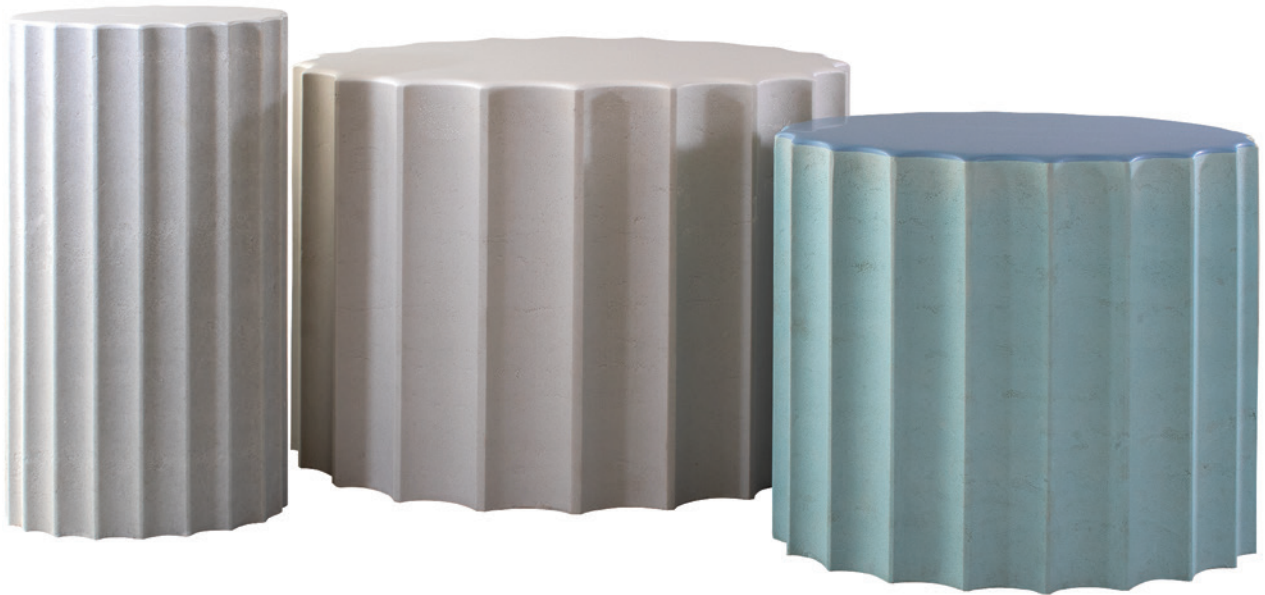

POWELL & BONNELL

9492

ATHENA

Designed by: Creators of Objects

An artisanal oval fluted table, hand cast from recycled composite featuring a gloss resin top surface.

9492A Pedestal: 12"w x 8"d x 21"h

9492B Small: 19"w x 11"d x 16"h

9492C Large: 24"w x 16.5"d x 18"h

WWW.POWELLANDBONNELL.COM

9492

ATHENA

Top Shown As (base/top): Black/Enamel.
Right Shown As (base/top): White/Oxblood, Black/Enamel,
White/Basalt, Verdigris/Wedgewood.