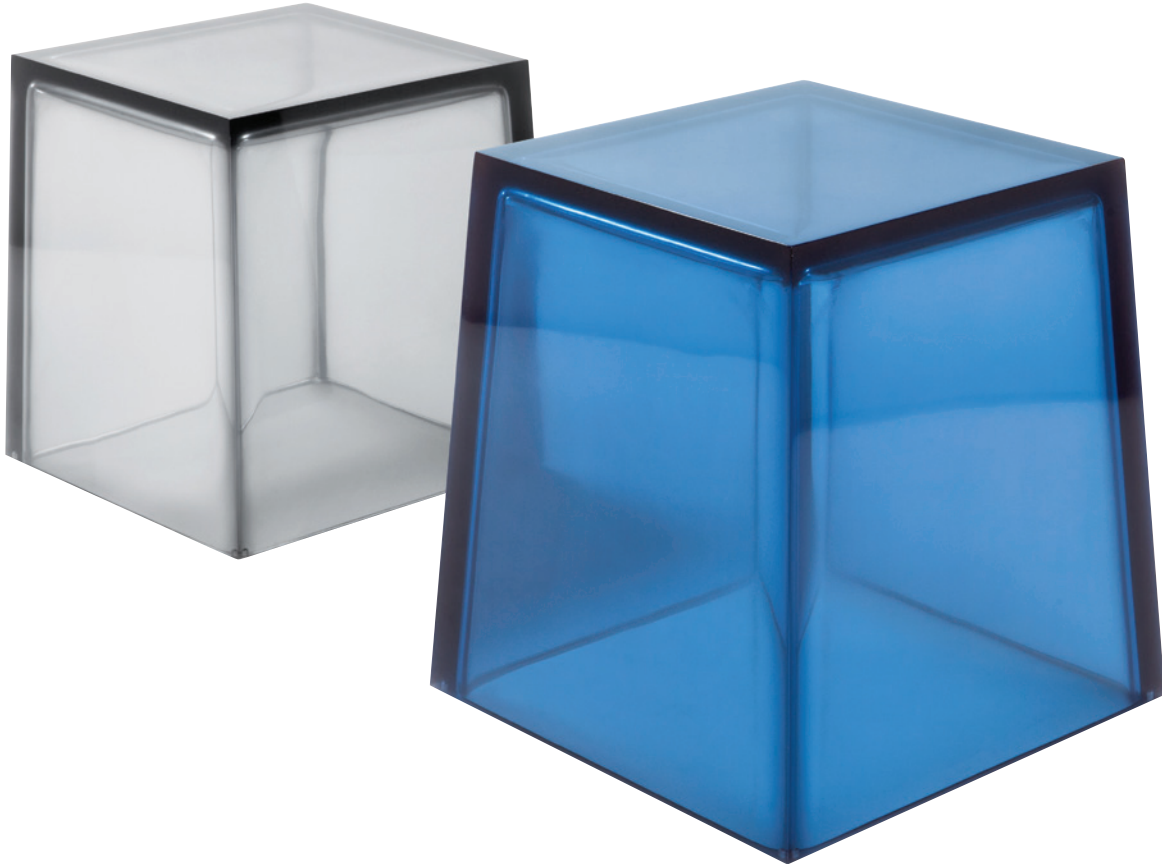

POWELL & BONNELL

9487

QUAD

Designed by: Creators of Objects

Single pour hand tinted cast epoxy resin table with tapered sides, crisp exterior edge detail and soft interior corners is available in a range of vibrant colors.

9487A Small: 15"w x 15"d x 16.5"h

9487B Medium: 17"w x 17"d x 18.5"h

9487C Large: 20"w x 20"d x 22"h

WWW.POWELLANDBONNELL.COM

POWELL & BONNELL

9487
QUAD

Shown As: Top left, Smoke.
Bottom right, Blueberry, Smoke, Currant, Grapefruit, Ice Water.