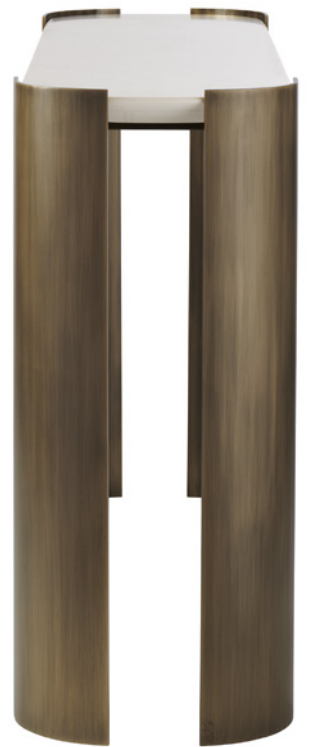

POWELL & BONNELL

9412

PARK CONSOLE

Oblong console with four rounded steel frame legs and a reverse bevel edge stone top.

9412 Park Console: 60" w x 15.5" d x 34" h

WWW.POWELLANDBONNELL.COM

POWELL & BONNELL

9412

PARK CONSOLE

Shown As: Antique Brass steel legs with Caesarstone Statuario Nuvo inset top.

Tabletop options include Powell & Bonnell Wood, Lacquer, Natural Stone, Solid Surface, Caesarstone.

Base available in Powell & Bonnell Plated and Powder coat metal finishes.