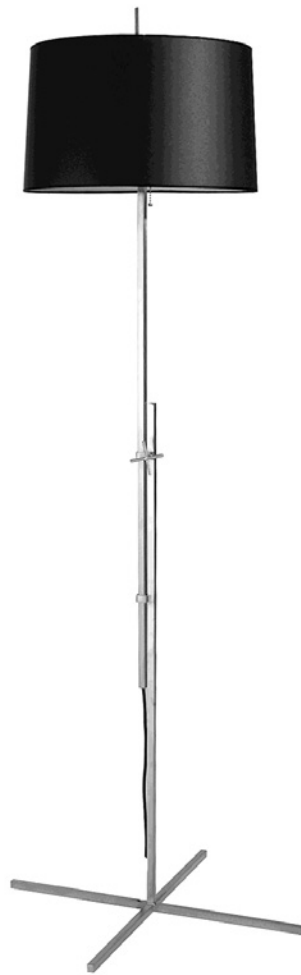

POWELL &
BONNELL

MODERNE FLOOR LAMP 9605

Polished or satin nickel adjustable floor lamp with black card or white linen shade
and perforated metal diffuser.

46-59" h x 21" base x 15" dia. shade.

Also available: sconce (9602), study lamp (9607).