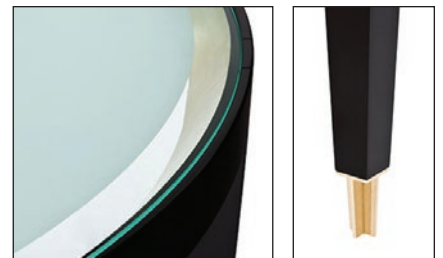

POWELL &
BONNELL

MIRAGE DINING TABLE 9815 A/B/C

Dining table with inset glass table top supported on a tapered leg wood base with custom metal feet. Table apron inside edge has silver leaf detail.

A – 29”h x 54”d x 90”w (ellipse).

B – 29”h x 60” dia. (round).

C – 29”h x 36”d x 96”w (rectangular).

Also available: desk (9800/9805/9810).

Custom finishes and sizes available.

As shown: Sandblasted glass top with clear edge border exposing silver leaf apron detail.