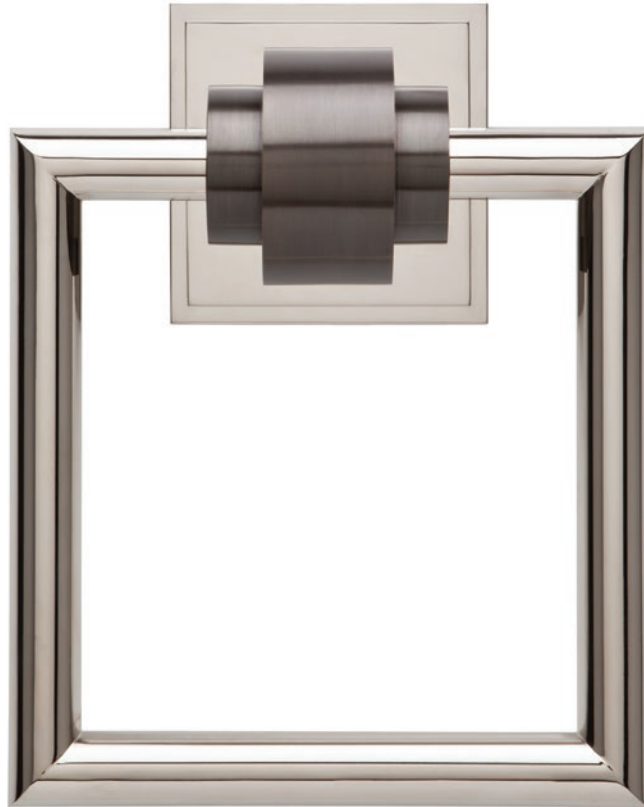

## MEDICI SCONCE 9598

Wall sconce with square ring detail and wall mount LED up-light.  
11.5" h x 8.75" w x 3.25" projection.

As shown: Polished nickel ring and backplate with Statuary bronze wall mount.