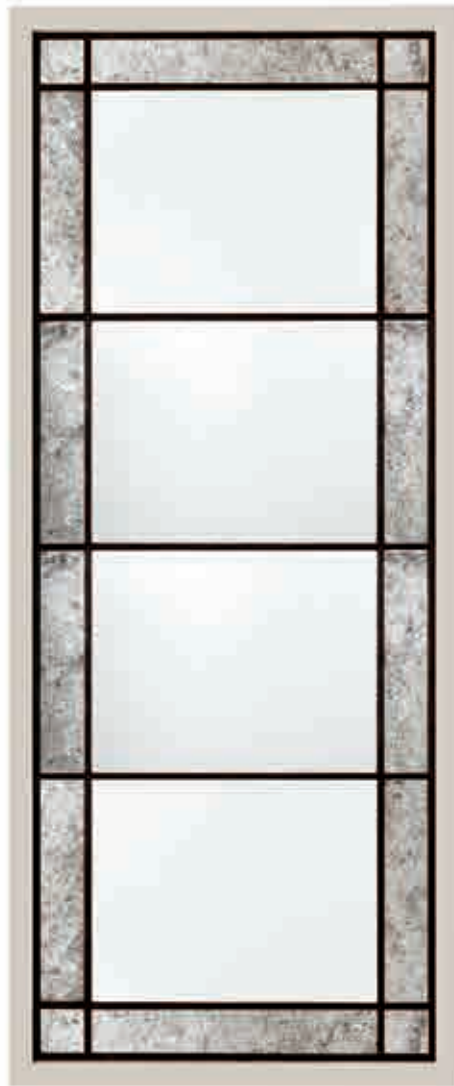

POWELL &
BONNELL

ELISE MIRROR 5510

Clear, Antique or Mercury mirror with lacquered outer frame and hand carved wood tracery details.
72" h x 30" w x 1.5" d.

Custom sizes / finishes available.

As shown: Cream lacquer frame with Mercury mirror border and Clear mirror center with Walnut stained tracery detail.