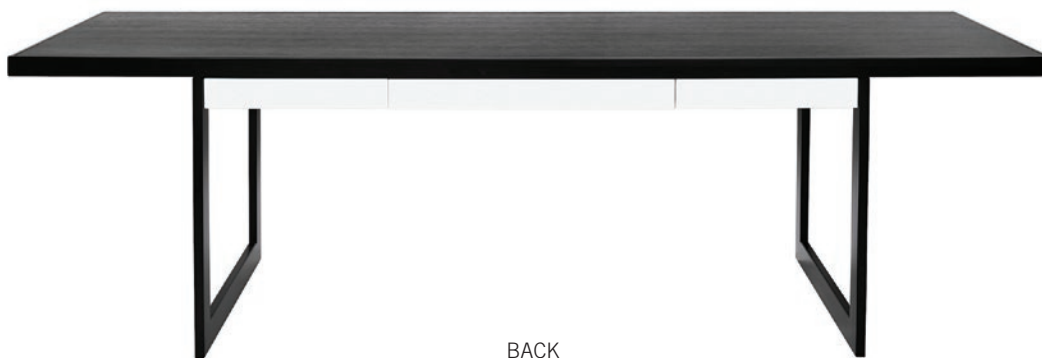

POWELL &
BONNELL

FRONT

BACK

DUPONT DESK 9475

Steel framed desk with inset wood, natural stone or solid surface top and lacquer drawers with finger pulls. Y-shaped front leg detail.

30" h x 32" d x 102" w.

Custom sizes available.

As shown: Satin black metal frame, inset Black ash top, Vanna lacquer drawers.

WWW.POWELLANDBONNELL.COM