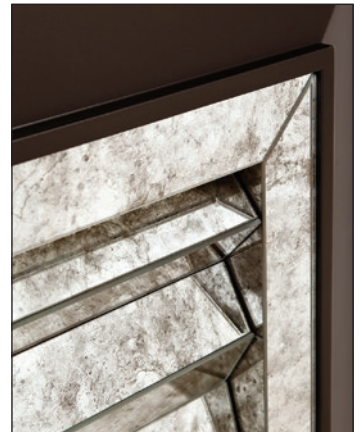

## CONCERTINA MIRROR 5515

Two clear mirror panels are surmounted by an "accordion pleated" mercury glass panel.

A mercury glass surround is bordered by a custom wood or lacquered frame with a chamfered detail.

54"h x 30"w x 2.25"d.

Custom sizes / finishes available.

As shown: Mercury Mirror and clear mirror with Lacquered border frame in "Black Ice".

[WWW.POWELLANDBONNELL.COM](http://WWW.POWELLANDBONNELL.COM)