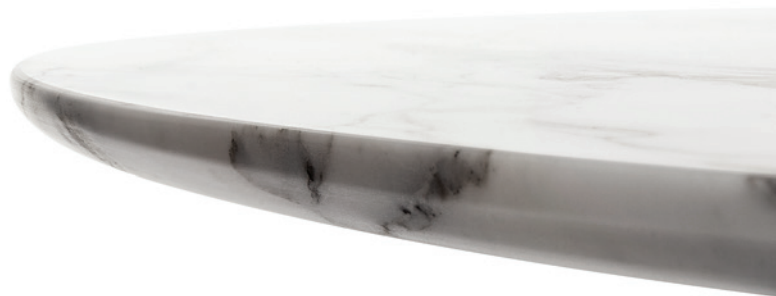

POWELL & BONNELL

9428

CHURNER DINING TABLE (42 DIAMETER)

Shown As: Statuario marble top with a Satin black base and Satin black support column (image previous page), and a Satin white base with Satin black support (image above).
Custom sizes and finishes available.

Also Available:

Churner dining table 60 diameter (9429-B)

Churner dining table 72 diameter (9429).

WWW.POWELLANDBONNELL.COM