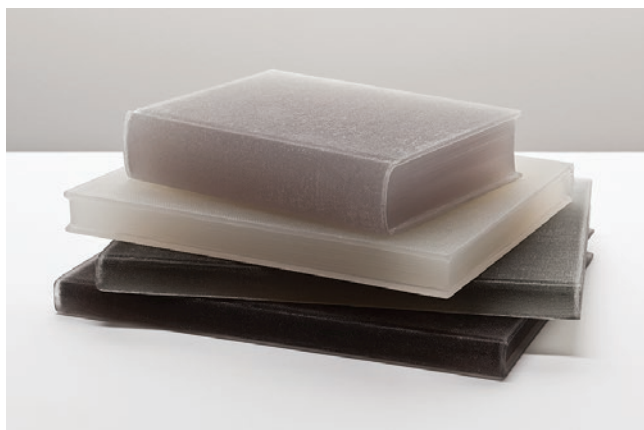

POWELL &
BONNELL

BIBLIOTEC NON LIT COLLECTION 9522 / 9523 / 9524

A “library” built from individually cast translucent resin books, the non-lit collection is available in a series of 3, 4 or 5 books in varying sizes. All configurations are available in either Warm (Rose/Ruby), Neutral (Jet/Ash) or Cool (Sapphire / Aquamarine) resin colours.

Pair them with “Light Reading”, a single book illuminated within by an LED light or “Heavy Reading” 3 conjoined books with a LED light on strip on center book.

3 non-lit resin books - 9.75”h x 7”d x 1”w; 12”h x 9.75”d x 1”w; 11.75”h x 9”d x 1.25”w