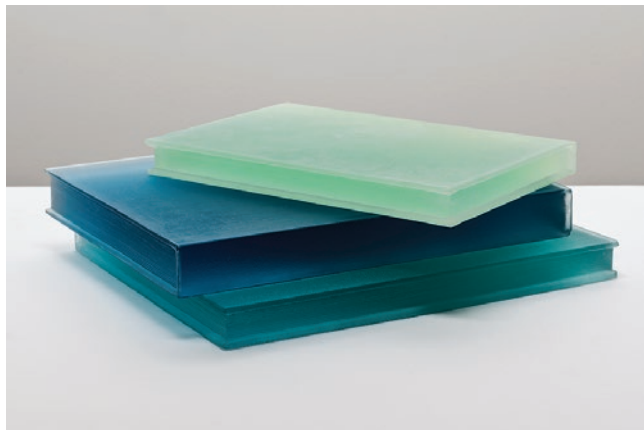

POWELL &
BONNELL

BIBLIOTEC NON LIT COLLECTION 9522 / 9523 / 9524

A “library” built from individually cast translucent resin books, the non-lit collection is available in a series of 3, 4 or 5 books in varying sizes. All configurations are available in either Warm (Rose/Ruby), Neutral (Jet/Ash) or Cool (Sapphire / Aquamarine) resin colours.

Pair them with “Light Reading”, a single book illuminated within by an LED light or “Heavy Reading” 3 conjoined books with a LED light on strip on center book.

3 non-lit resin books - 9.75”h x 7”d x 1”w; 12”h x 9.75”d x 1”w; 11.75”h x 9”d x 1.25”w