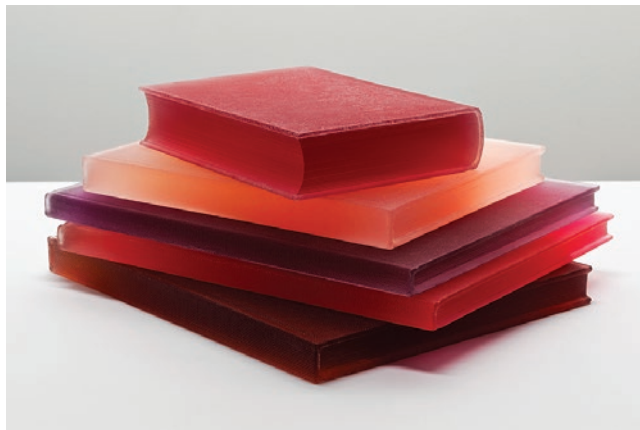

POWELL &
BONNELL

BIBLIOTEC NON LIT COLLECTION 9522 / 9523 / 9524

A “library” built from individually cast translucent resin books, the non-lit collection is available in a series of 3, 4 or 5 books in varying sizes. All configurations are available in either Warm (Rose/Ruby), Neutral (Jet/Ash) or Cool (Sapphire / Aquamarine) resin colours.

Pair them with “Light Reading”, a single book illuminated within by an LED light or “Heavy Reading” 3 conjoined books with a LED light on strip on center book.

3 non-lit resin books - 9.75”h x 7”d x 1”w; 12”h x 9.75”d x 1”w; 11.75”h x 9”d x 1.25”w