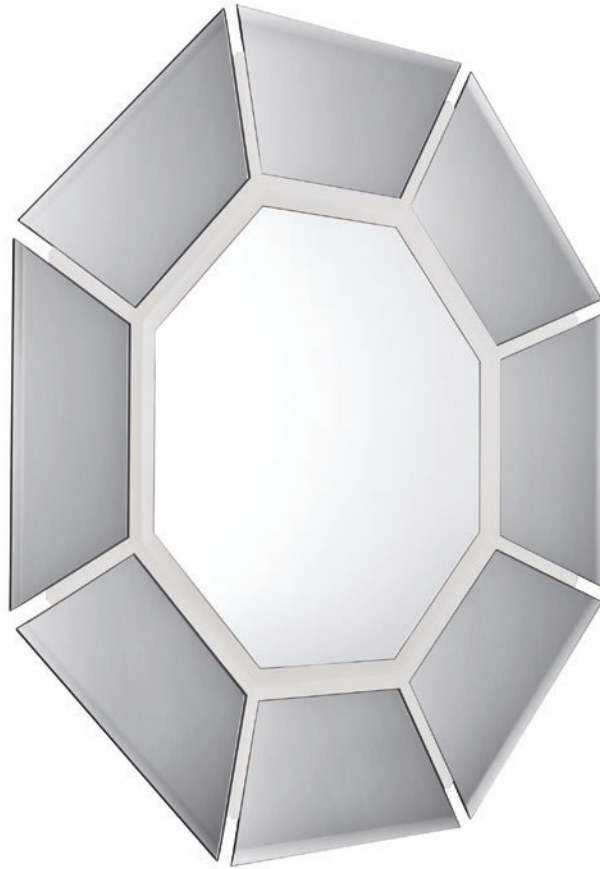

POWELL &
BONNELL

ARRET MIRROR 9682

Mirror panels with detail beveled edge,
radiate from a center mirror supported by a lacquered mount.
54" w x 4" d x 54" h, center mirror 30" w x 30" h.

Also available: 42" w x 3.5" d x 42" h, center mirror 22" w x 22" h.
As shown: Vanna lacquer mount with Smoked mirror panels and Clear mirrored center.