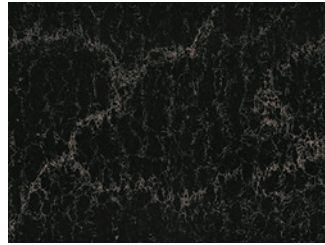

5031 - Statuario Maximus

5111 - Statuario Nuvo

5100 - Vanilla Noir

4004 - Raw Concrete

5003 - Pietra Grey

[www.caesarstone.ca](http://www.caesarstone.ca)

## SOLID SURFACE

Cotton

Custard

Galaxy

Midnight

Due to variances in colour printers and computer screens, please be aware that colour in this brochure may vary from the actual sample.

To request a sample, please call toll free 1.800.272.2058,  
or send your request to [info@powellandbonnell.com](mailto:info@powellandbonnell.com)