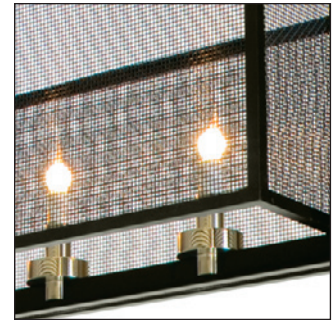

POWELL &
BONNELL

PHANTOM PENDANT 9540

Ceiling mounted rectangular pendant light fixture with satin black tube frame and mesh, six polished nickel lamp holders and painted ceiling canopy.
10”h x 10”d x 48”w, overall height 60”.