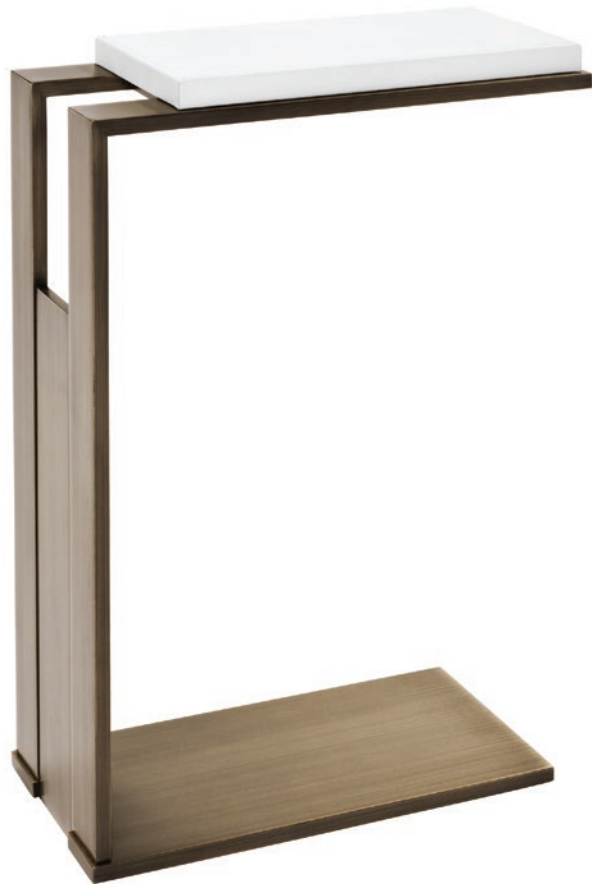

POWELL &
BONNELL

BUFFALO JUMP TABLE 9446 / 9447

Solid and tube steel base cocktail table with a variety of tabletop options including wood, lacquer, natural stone, leather and solid surface composites.

21 1/2" h x 15" d x 7" w.

24 1/2" h x 15" d x 7" w.

As shown: Antique brass base, Powell & Bonnell Cattle Call, Bright White leather.

WWW.POWELLANDBONNELL.COM

POWELL &
BONNELL

BUFFALO JUMP TABLE 9446-R / 9447-R

Solid and tube steel base cocktail table with a cast resin wood textured tabletop.

Resin table top available in multiple colour options.

22 1/2" h x 15" d x 7" w.

25 1/2" h x 15" d x 7" w.

As shown: Amber resin tabletop with Satin black base.

WWW.POWELLANDBONNELL.COM