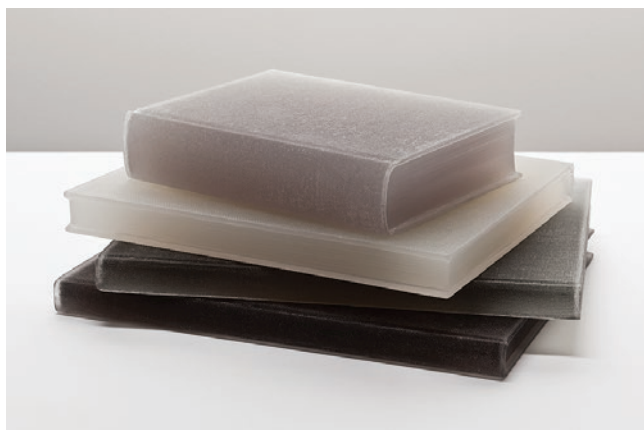

POWELL &
BONNELL

BIBLIOTEC LIGHT READING AND HEAVY READING 9520 / 9521

A “library” built from individually cast translucent resin books, illuminated from within by an LED light strip. Available as “Light Reading” a single book, “Heavy Reading” 3 conjoined books with LED light on strip on center book and non-lit books in a series of 3, 4 or 5 in varying size books.

All configurations are available in either Warm (Rose/Ruby), Neutral (Jet/Ash) or Cool (Sapphire / Aquamarine) resin colours.

11.5” h x 9”d x 1.5”w - Light Reading (9520)

12”h x 9.75”d x 3.25”w - Heavy Reading (9521).

As shown: “Light reading” in Cool resin and “Heavy Reading” in Warm resin.

WWW.POWELLANDBONNELL.COM

POWELL &
BONNELL

BIBLIOTEC NON LIT COLLECTION 9522 / 9523 / 9524

A “library” built from individually cast translucent resin books, the non-lit collection is available in a series of 3, 4 or 5 books in varying sizes. All configurations are available in either Warm (Rose/Ruby), Neutral (Jet/Ash) or Cool (Sapphire / Aquamarine) resin colours.

Pair them with “Light Reading”, a single book illuminated within by an LED light or “Heavy Reading” 3 conjoined books with a LED light on strip on center book.

3 non-lit resin books - 9.75”h x 7”d x 1”w; 12”h x 9.75”d x 1”w; 11.75”h x 9”d x 1.25”w