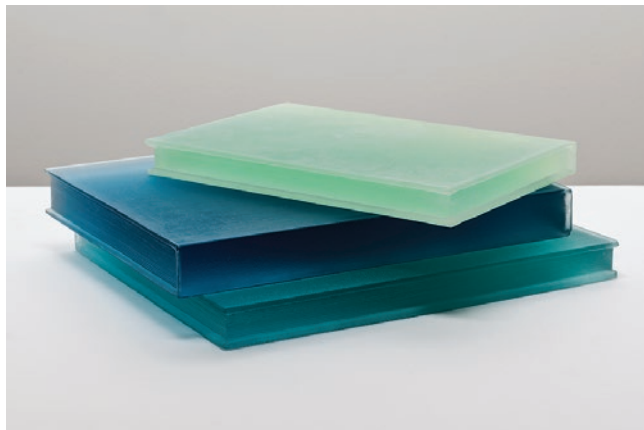

POWELL &
BONNELL

BIBLIOTEC LIGHT READING AND HEAVY READING 9520 / 9521

A “library” built from individually cast translucent resin books, illuminated from within by an LED light strip. Available as “Light Reading” a single book, “Heavy Reading” 3 conjoined books with LED light on strip on center book and non-lit books in a series of 3, 4 or 5 in varying size books.

All configurations are available in either Warm (Rose/Ruby), Neutral (Jet/Ash) or Cool (Sapphire / Aquamarine) resin colours.

11.5” h x 9”d x 1.5”w - Light Reading (9520)

12”h x 9.75”d x 3.25”w - Heavy Reading (9521).

As shown: “Light reading” in Cool resin and “Heavy Reading” in Warm resin.

WWW.POWELLANDBONNELL.COM

POWELL &
BONNELL

BIBLIOTEC NON LIT COLLECTION 9522 / 9523 / 9524

A “library” built from individually cast translucent resin books, the non-lit collection is available in a series of 3, 4 or 5 books in varying sizes. All configurations are available in either Warm (Rose/Ruby), Neutral (Jet/Ash) or Cool (Sapphire / Aquamarine) resin colours.

Pair them with “Light Reading”, a single book illuminated within by an LED light or “Heavy Reading” 3 conjoined books with a LED light on strip on center book.

3 non-lit resin books - 9.75”h x 7”d x 1”w; 12”h x 9.75”d x 1”w; 11.75”h x 9”d x 1.25”w