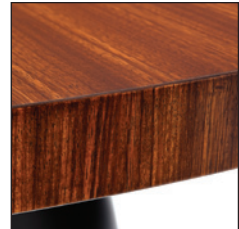

POWELL &
BONNELL

A

A/B

B

ETNA DINING TABLE 9420 A/B

Emphasizing the beauty of simplicity, this round dining table sits atop an elegant conical wood base with concealed levelers and stepped edge detailing.

A: 30”h x 60”dia. Top. Base 30”dia.

B: 30”h x 72”dia. Top. Base 36”dia.

A as shown: Starburst cognac zebrano top and black wood base.

B as shown: Reclaimed antique pine top with step edge detail and chocolate wood base.

WWW.POWELLANDBONNELL.COM